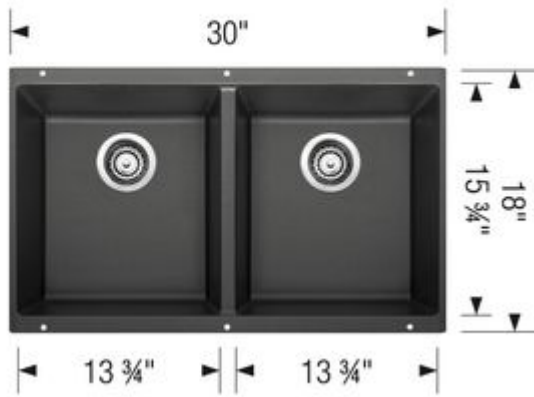

Metallic gray

White

SILGRANIT®

Item No. 401415

Spec sheets/DXF

Top View

Scope of supply

3 1/2" (90 mm) stainless steel strainers, clips, template

Design tips

Width of base unit : 840 mm

Bowl depth: 8" (205 mm) / 8" (205 mm)

Depending on cabinet construction, a different cabinet size may be required. Consult the cabinet manufacturer.

Faucets

BLANCO RITA DUAL SPRAY