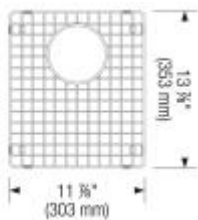

Optional Accessories

Stainless Steel Sink Grid

406484