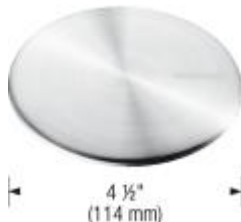

Metallic gray

White

SILGRANIT®

Item No. 401415

Spec sheets/DXF

Top View

Scope of supply

3 1/2" (90 mm) stainless steel strainers, clips, template

BLANCO POSH

Chrome / Cinder

401457

Optional Accessories

Stainless Steel Sink Grid

406484

3 1/2" CapFlow strainer cover

Stainless steel (fits all BLANCO strainers)